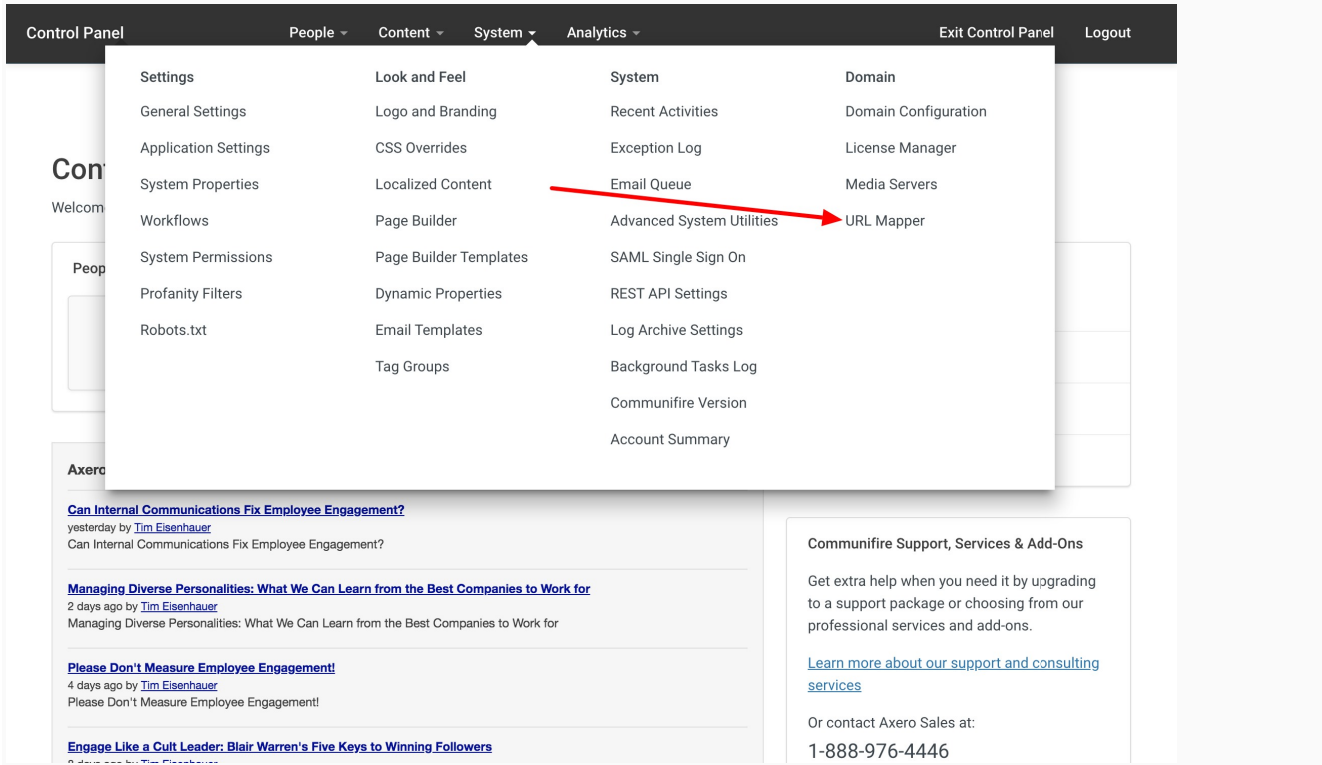

URL Mapper

Version 4

Published 4/13/2017 10:45 PM by [Matt Trujillo](#) Last updated 5/31/2018 08:40 PM by [Grace Kamau](#)

Using URL Mappers, you can create URL redirects. As an example, if you deleted an article, but you have linked this article in many places, you could create a URL Mapper to redirect the old URL to a new URL. This also helps Google know where to redirect users if you have a public intranet.