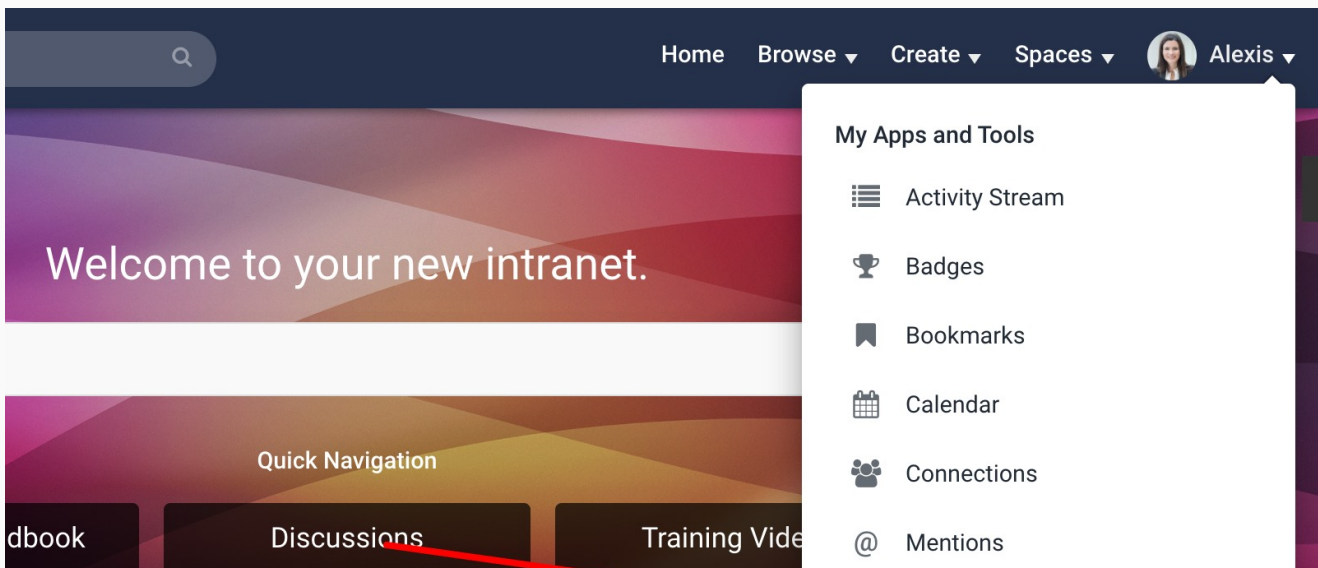

Sort Tasks

Version 4

Published 3/1/2017 01:09 AM by [Matt Trujillo](#) Last updated 5/10/2018 11:54 PM by [Grace Kamau](#)