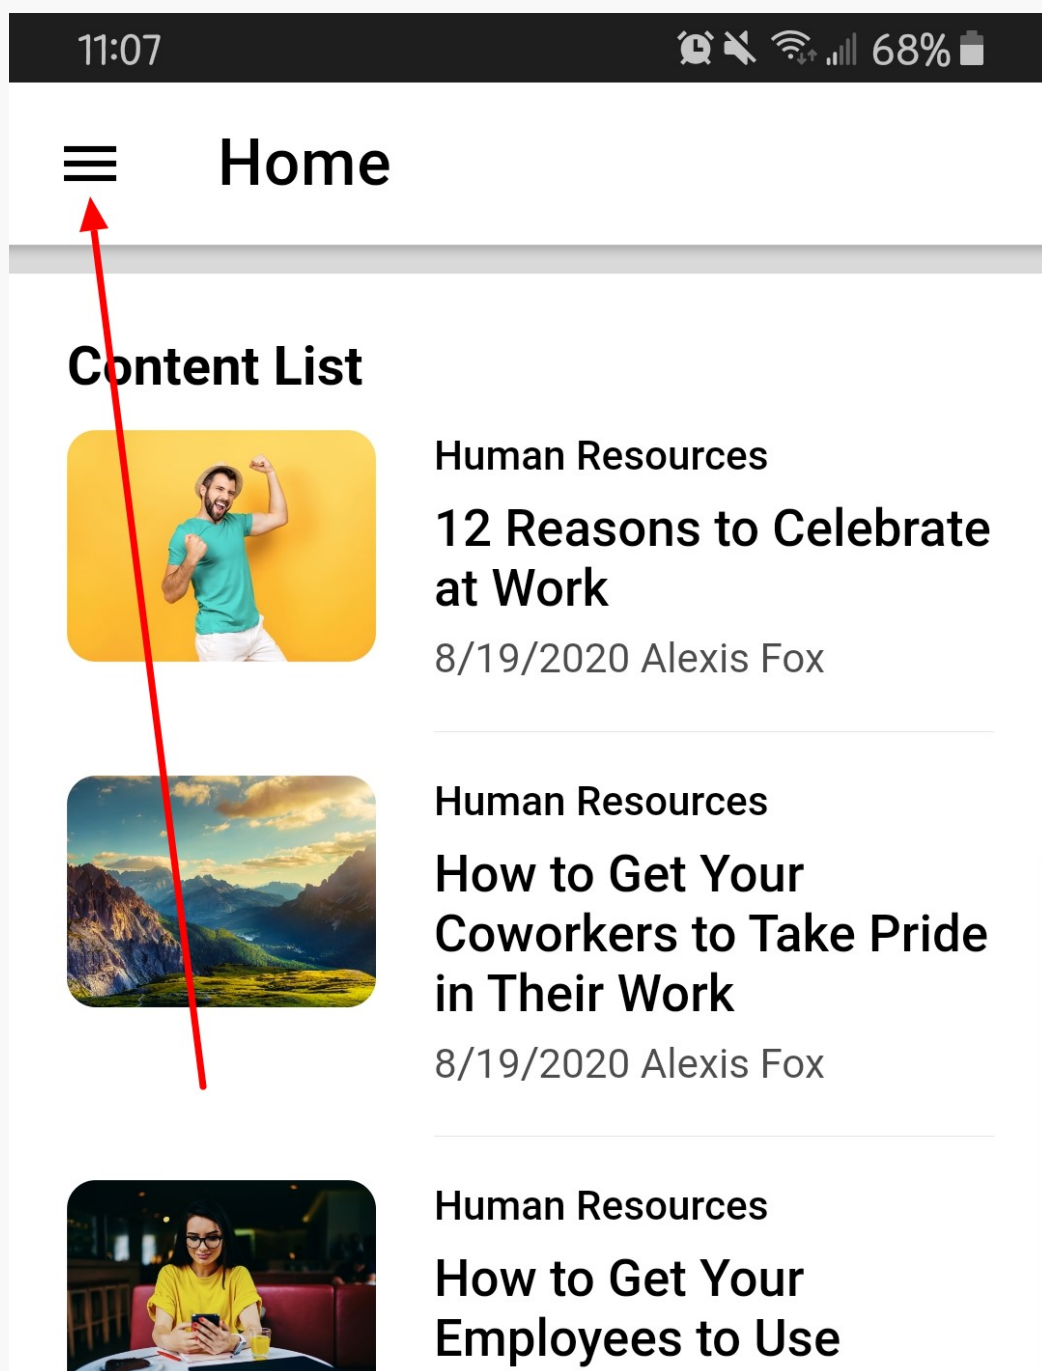

Turn on Automatic Screen Lock

Version 1

Published 1/29/2021 07:24 PM by [Grace Kamau](#) Last updated 1/29/2021 07:24 PM by [Grace Kamau](#)

Turn on automatic screen lock to lock the app after a certain amount of time. The app is unlocked with face recognition.