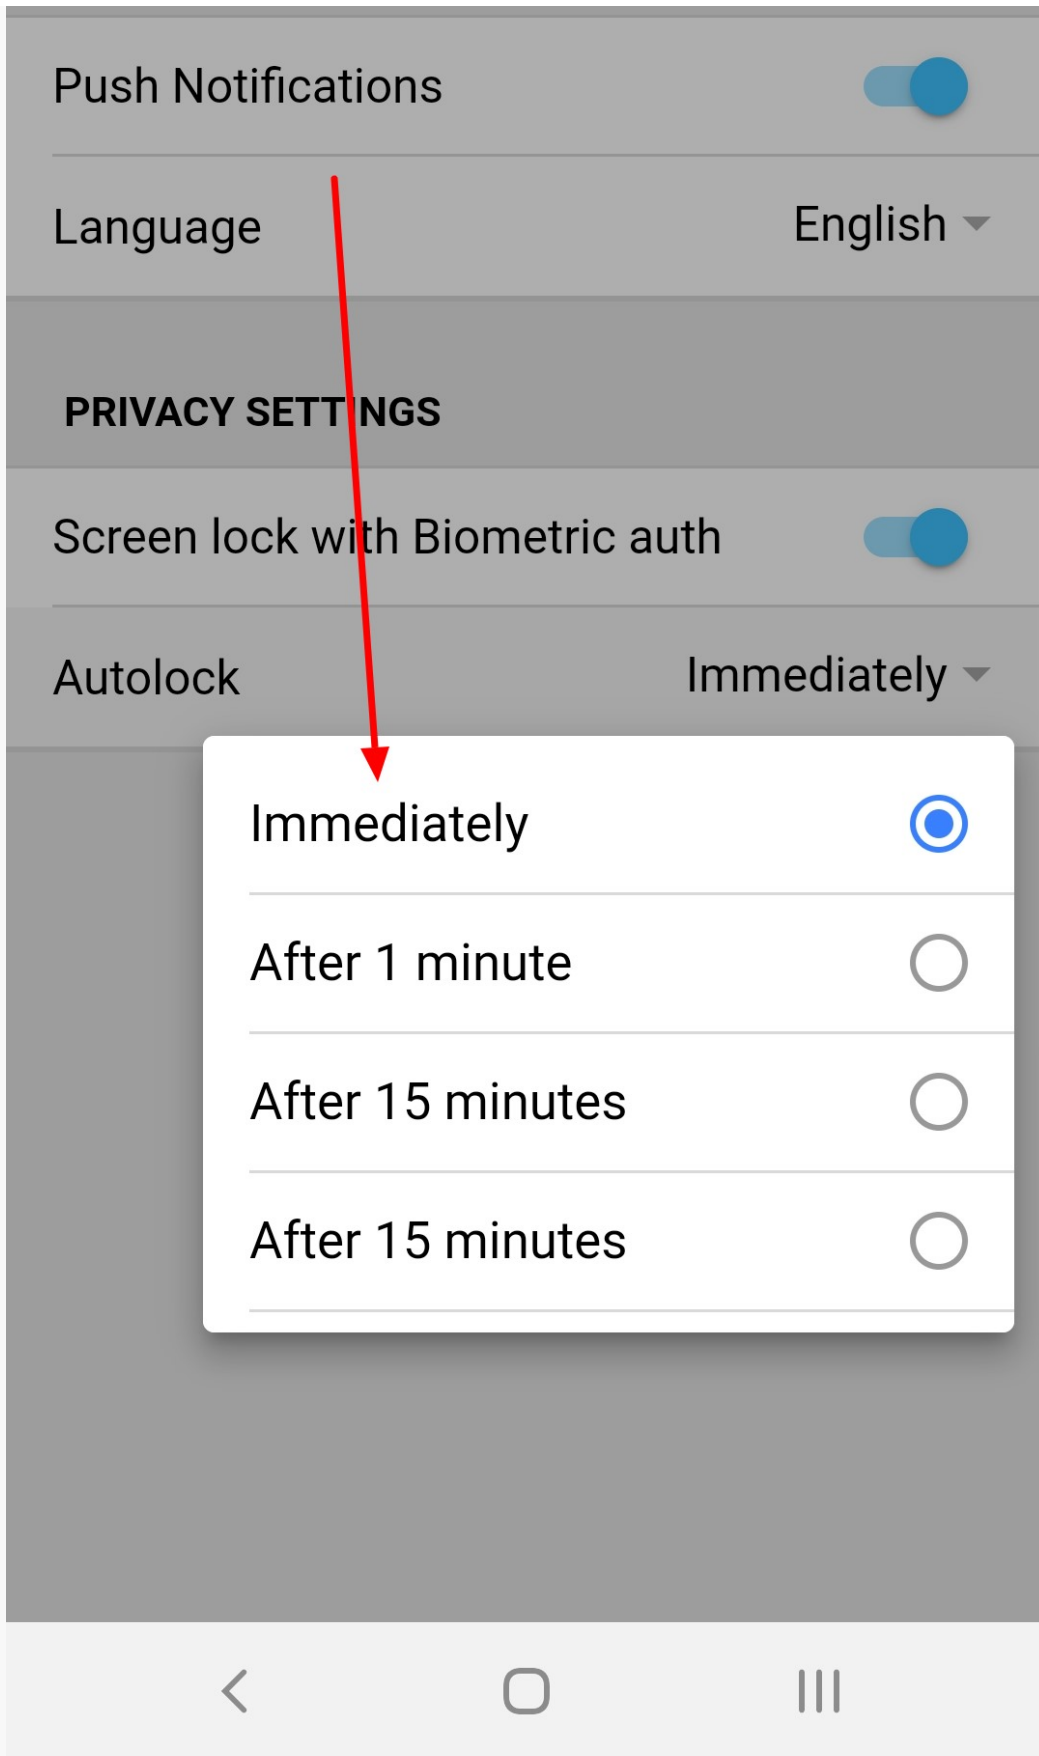

Immediately ▾

11:07

Settings

MOBILE SETTINGS

When you open the app after the autolock period has passed, you'll be prompted to sign in with facial recognition.

11:08

🔔 🚫 📶 67% 🔋

No face detected