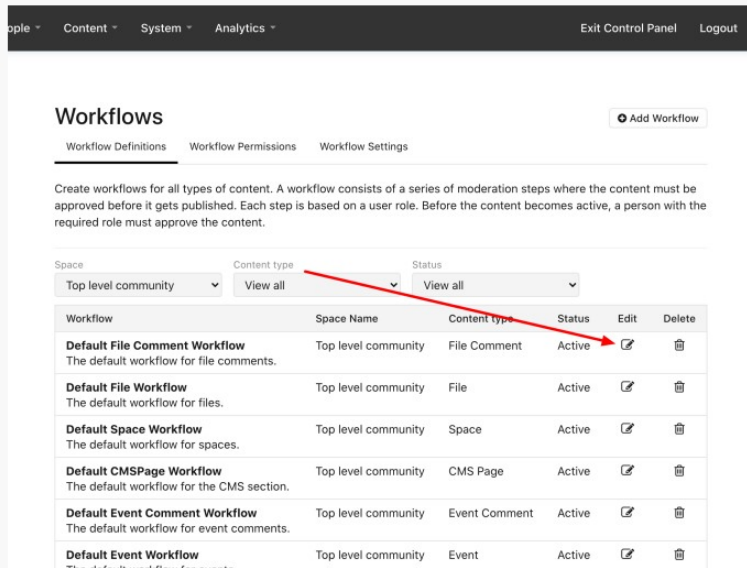

# Edit Workflow

Version 9

Published 4/3/2017 12:08 AM by [Anonymous User](#) Last updated 2/17/2023 03:35 PM by [Christopher Hercules](#)

Here you can edit top level community workflows or space workflows.