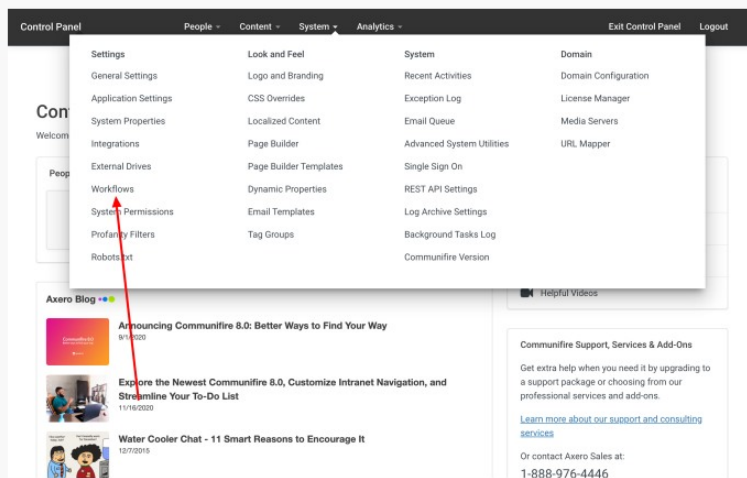

# Edit Workflow

Version 9

Published 4/3/2017 12:08 AM by [Anonymous User](#) Last updated 2/17/2023 03:35 PM by [Christopher Hercules](#)

Here you can edit top level community workflows or space workflows.