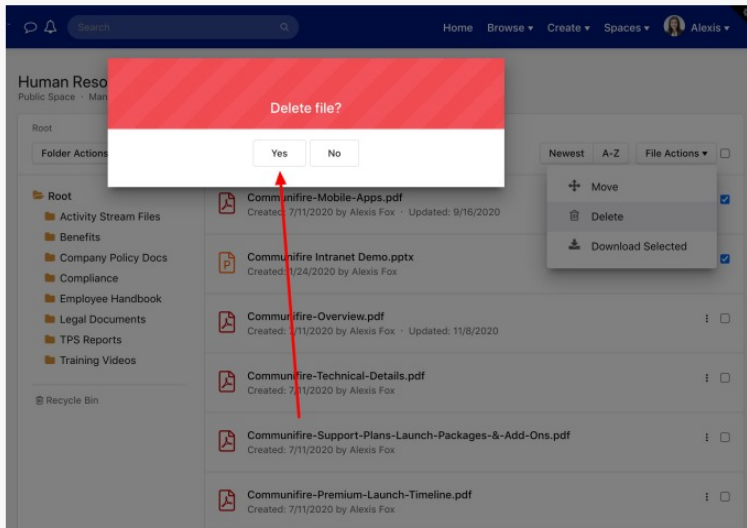

Delete File

Version 4

Published 2/2/2017 07:38 PM by [Anonymous User](#) Last updated 11/16/2020 08:41 PM by [Grace Kamau](#)

Delete Multiple Files

tags : member